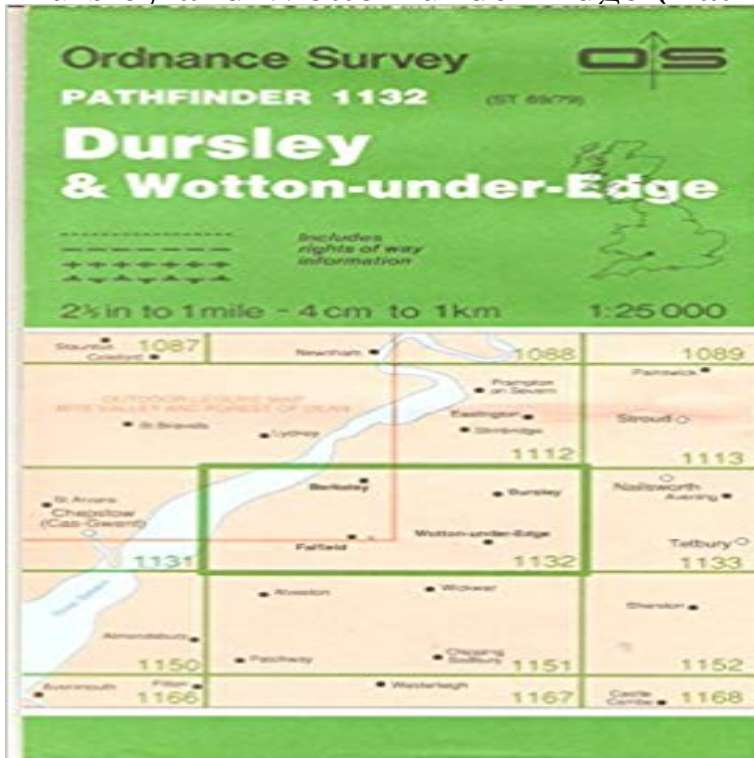

# Dursley and Wotton-under-Edge (Pathfinder Maps)

Although they are to be replaced by the award winning Explorer series, Pathfinder maps are particularly suitable for the countryside lover wanting to discover areas of Scotland not yet covered by an Explorer. The Pathfinder series is planned to be completely withdrawn in spring 2003