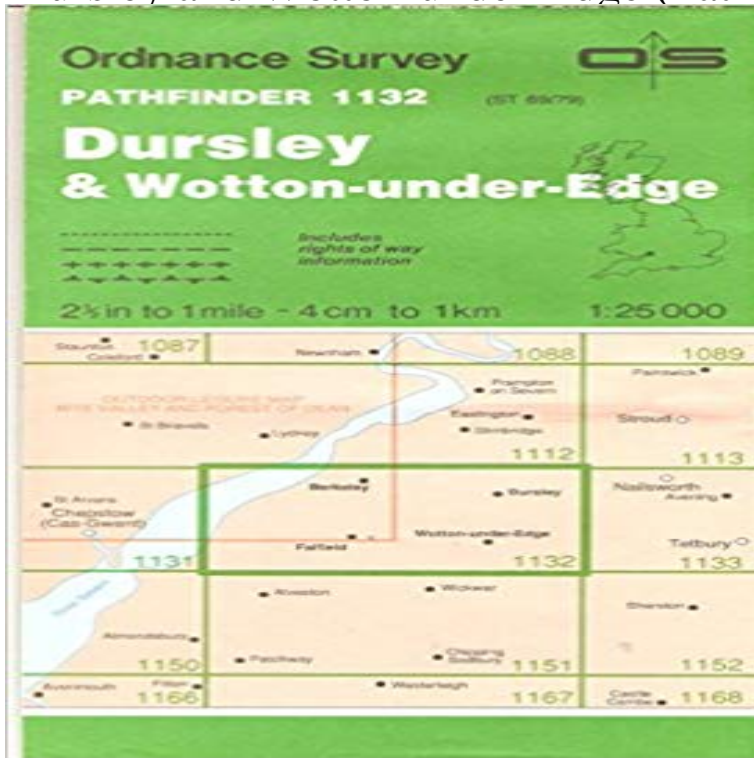

Dursley and Wotton-under-Edge (Pathfinder Maps)

Although they are to be replaced by the award winning Explorer series, Pathfinder maps are particularly suitable for the countryside lover wanting to discover areas of Scotland not yet covered by an Explorer. The Pathfinder series is planned to be completely withdrawn in spring 2003